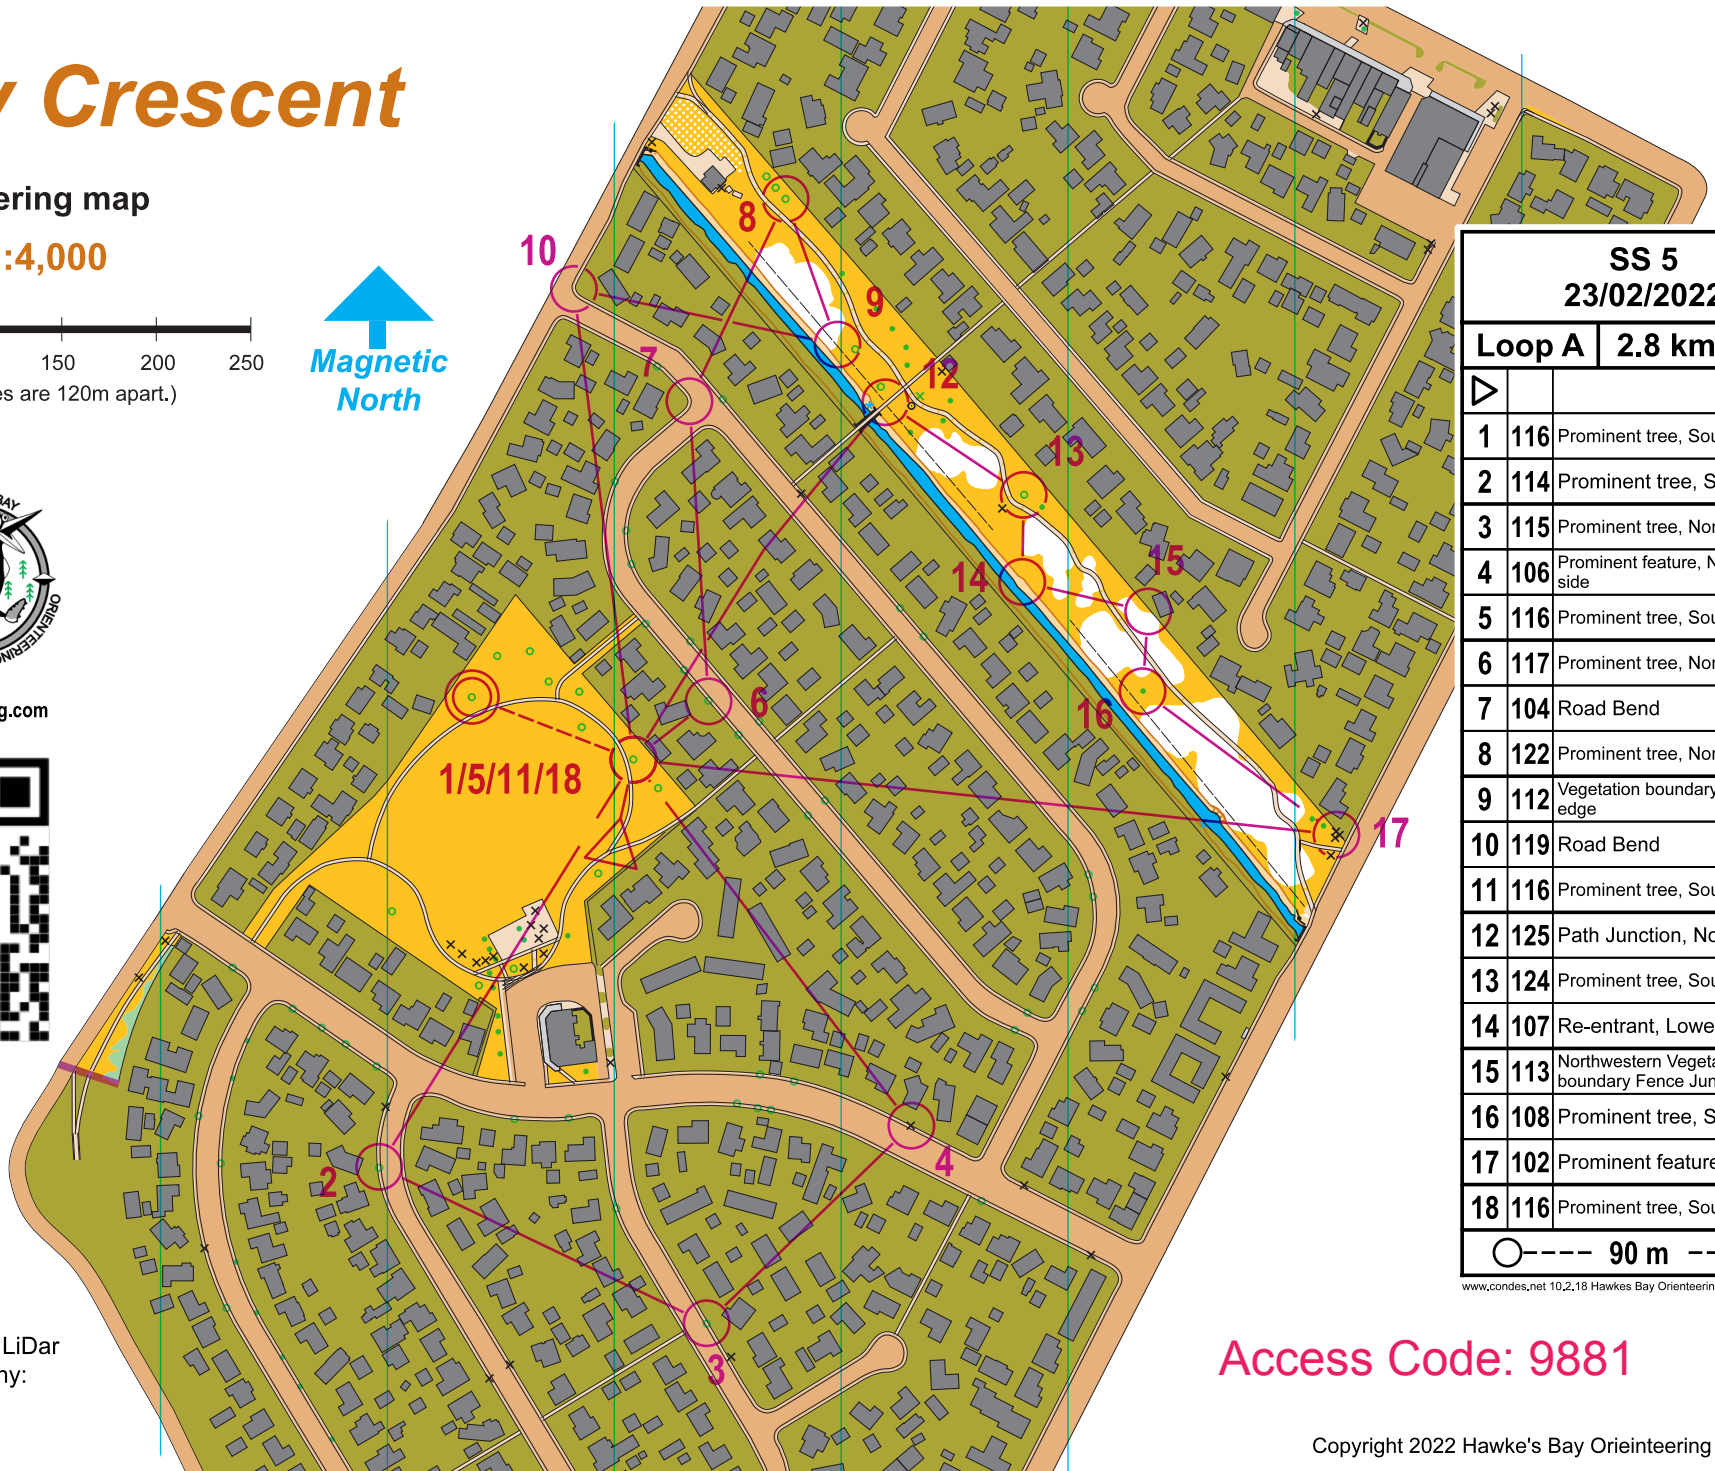

hborienteering.com